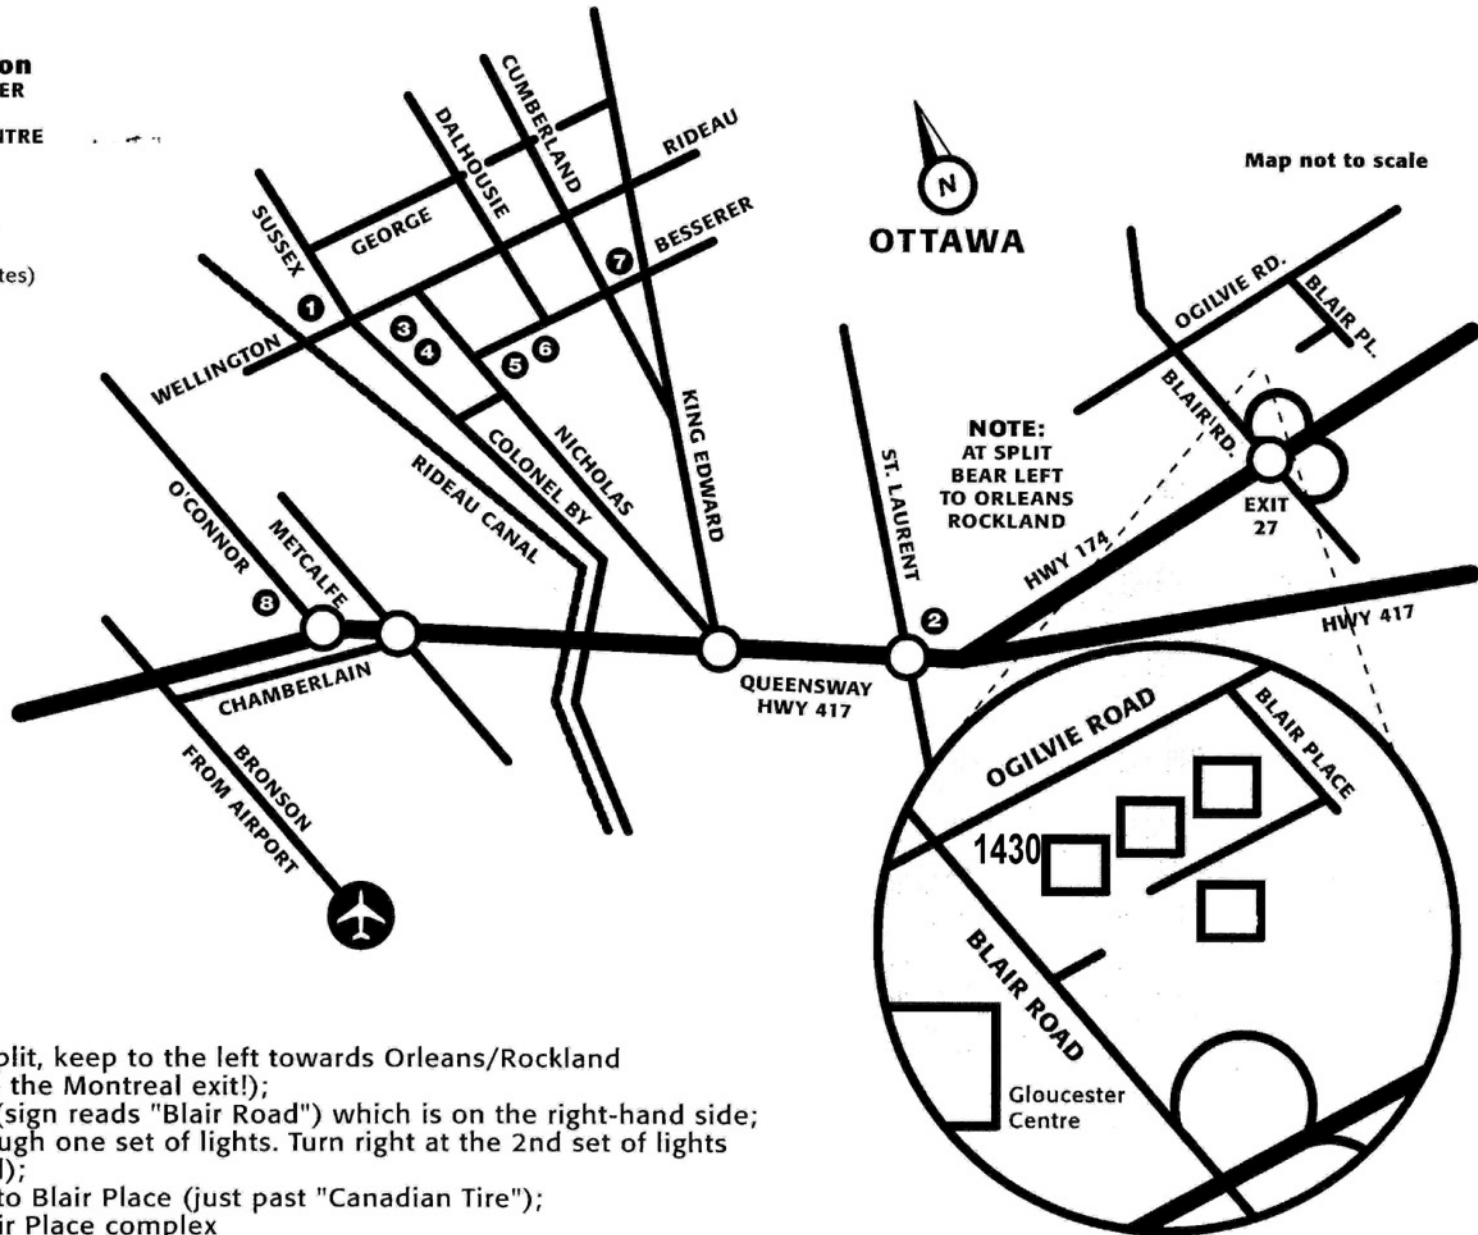

# Ottawa Location Map

## Accommodation

- 1 CHÂTEAU LAURIER
- 2 CHIMO INN
- 3 THE RIDEAU CENTRE
- 4 WESTIN HOTEL
- 5 NOVOTEL
- 6 LES SUITES
- 7 JOURNEY'S END
- 8 BEST WESTERN  
(Victoria Park Suites)

- At 417/174 split, keep to the left towards Orleans/Rockland (do NOT take the Montreal exit!);
- Take exit 27 (sign reads "Blair Road") which is on the right-hand side;
- Proceed through one set of lights. Turn right at the 2nd set of lights (Ogilvie Road);
- Turn right onto Blair Place (just past "Canadian Tire");
- Enter the Blair Place complex